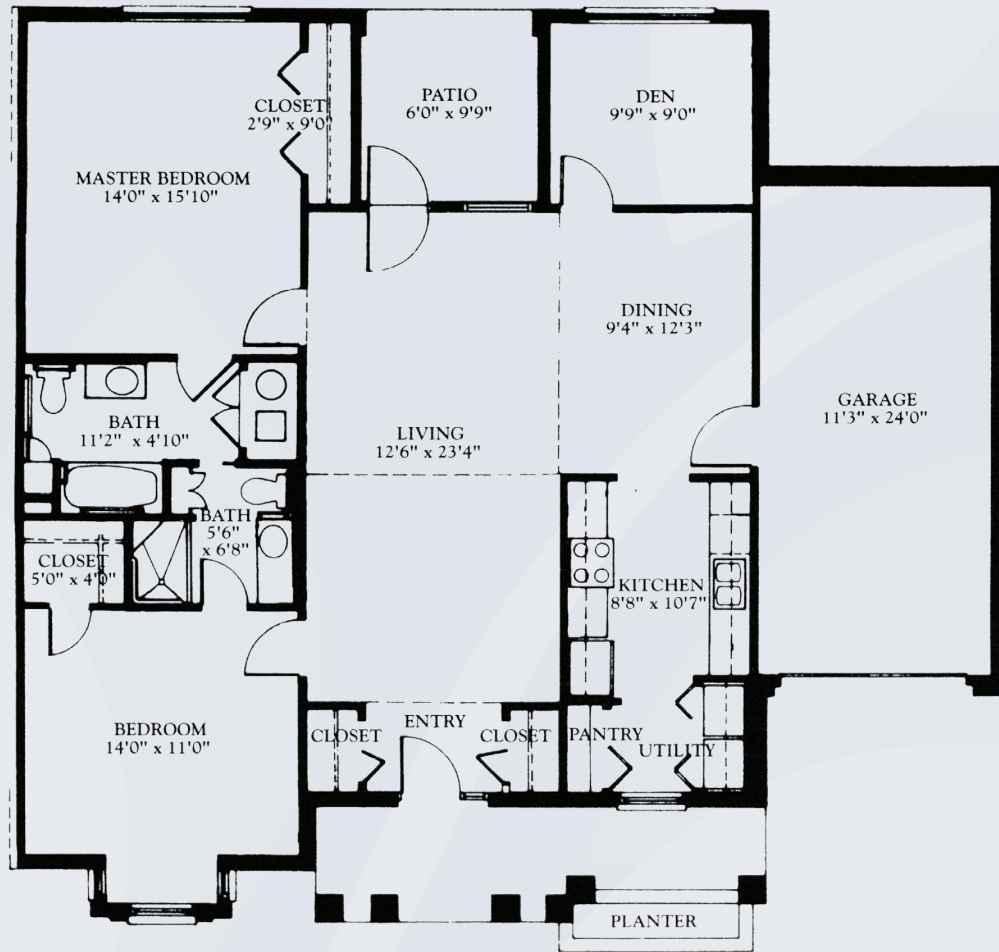

brookdale.com

Floor Plans | Apartments

Two Bedroom C Approximately 1081 Sq. Ft.

Two Bedroom Deluxe D Approximately 1322 Sq. Ft.

Dimensions are approximate. Floor plans may vary.

Brookdale Broadway Cityview
Formerly Broadway Plaza Cityview
5301 Bryant Irvin Road, Fort Worth, Texas 76132 | (817) 294-2280
Facility No. 000707 & 000236

brookdale.com

One Bedroom with Den E
Approximately 997 Sq. Ft.

Dimensions are approximate. Floor plans may vary.

Brookdale Broadway Cityview
Formerly Broadway Plaza Cityview
5301 Bryant Irvin Road, Fort Worth, Texas 76132 | (817) 294-2280
Facility No. 000707 & 000236

brookdale.com

Two Bedroom F
Approximately 1124 Sq. Ft.

Dimensions are approximate. Floor plans may vary.

Brookdale Broadway Cityview
Formerly Broadway Plaza Cityview
5301 Bryant Irvin Road, Fort Worth, Texas 76132 | (817) 294-2280
Facility No. 000707 & 000236

brookdale.com

Two Bedroom with Den G
Approximately 1303 Sq. Ft.

Dimensions are approximate. Floor plans may vary.

Brookdale Broadway Cityview

Formerly Broadway Plaza Cityview

5301 Bryant Irvin Road, Fort Worth, Texas 76132 | (817) 294-2280