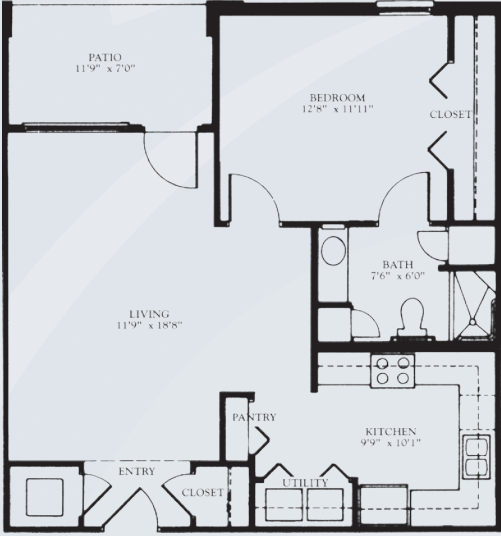

Floor Plans | Apartments

Alcove Studio A
Approximately 600 Sq. Ft.

One Bedroom B
Approximately 716 Sq. Ft.

Dimensions are approximate. Floor plans may vary.

Brookdale Broadway Cityview
Formerly Broadway Plaza Cityview
5301 Bryant Irvin Road, Fort Worth, Texas 76132 | (817) 294-2280
Facility No. 000707 & 000236

brookdale.com

Floor Plans | Apartments

Two Bedroom C Approximately 1081 Sq. Ft.

Two Bedroom Deluxe D Approximately 1322 Sq. Ft.

Dimensions are approximate. Floor plans may vary.

Brookdale Broadway Cityview
Formerly Broadway Plaza Cityview
5301 Bryant Irvin Road, Fort Worth, Texas 76132 | (817) 294-2280
Facility No. 000707 & 000236

brookdale.com

One Bedroom with Den E
Approximately 997 Sq. Ft.

Dimensions are approximate. Floor plans may vary.

Brookdale Broadway Cityview
Formerly Broadway Plaza Cityview
5301 Bryant Irvin Road, Fort Worth, Texas 76132 | (817) 294-2280
Facility No. 000707 & 000236

brookdale.com

Two Bedroom F
Approximately 1124 Sq. Ft.

Dimensions are approximate. Floor plans may vary.

Brookdale Broadway Cityview
Formerly Broadway Plaza Cityview
5301 Bryant Irvin Road, Fort Worth, Texas 76132 | (817) 294-2280
Facility No. 000707 & 000236