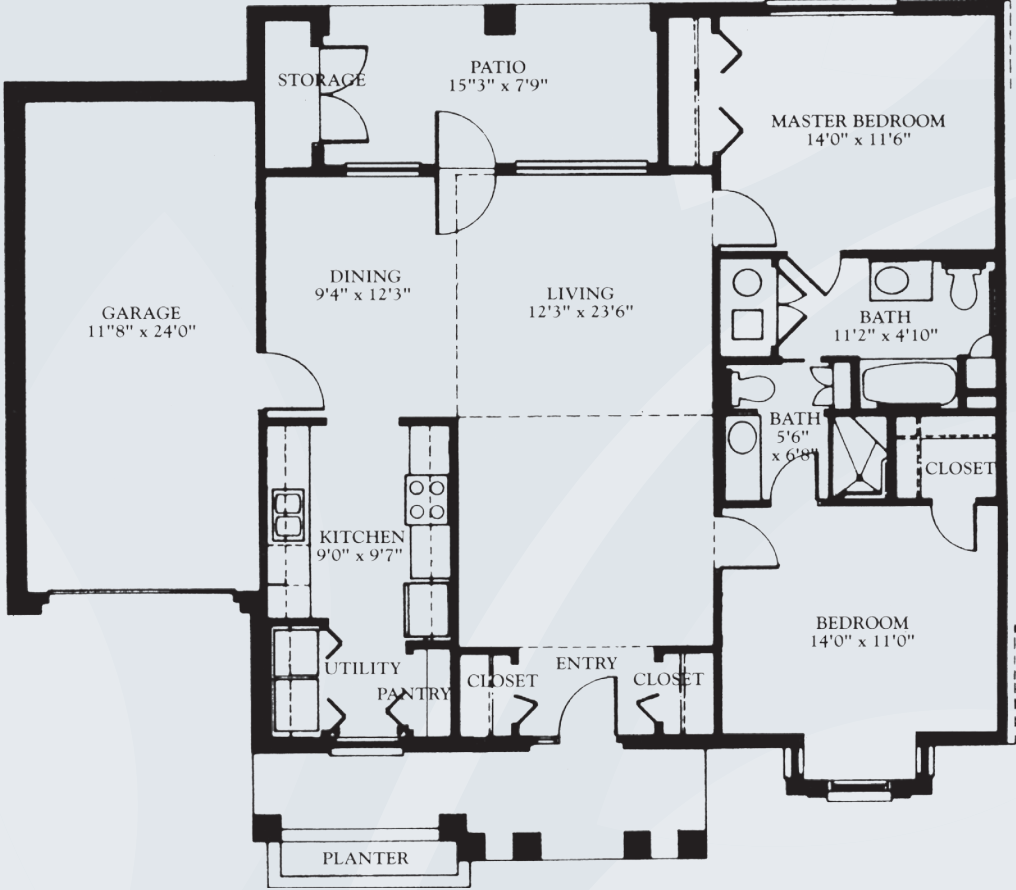

brookdale.com

Floor Plans | Apartments

Two Bedroom C Approximately 1081 Sq. Ft.

Two Bedroom Deluxe D Approximately 1322 Sq. Ft.

Dimensions are approximate. Floor plans may vary.

Brookdale Broadway Cityview
Formerly Broadway Plaza Cityview
5301 Bryant Irvin Road, Fort Worth, Texas 76132 | (817) 294-2280
Facility No. 000707 & 000236

brookdale.com

One Bedroom with Den E
Approximately 997 Sq. Ft.

Dimensions are approximate. Floor plans may vary.

Brookdale Broadway Cityview
Formerly Broadway Plaza Cityview
5301 Bryant Irvin Road, Fort Worth, Texas 76132 | (817) 294-2280
Facility No. 000707 & 000236

brookdale.com

Two Bedroom F
Approximately 1124 Sq. Ft.

Dimensions are approximate. Floor plans may vary.

Brookdale Broadway Cityview
Formerly Broadway Plaza Cityview
5301 Bryant Irvin Road, Fort Worth, Texas 76132 | (817) 294-2280
Facility No. 000707 & 000236

brookdale.com

Two Bedroom with Den G
Approximately 1303 Sq. Ft.

Dimensions are approximate. Floor plans may vary.

Brookdale Broadway Cityview

Formerly Broadway Plaza Cityview

5301 Bryant Irvin Road, Fort Worth, Texas 76132 | (817) 294-2280