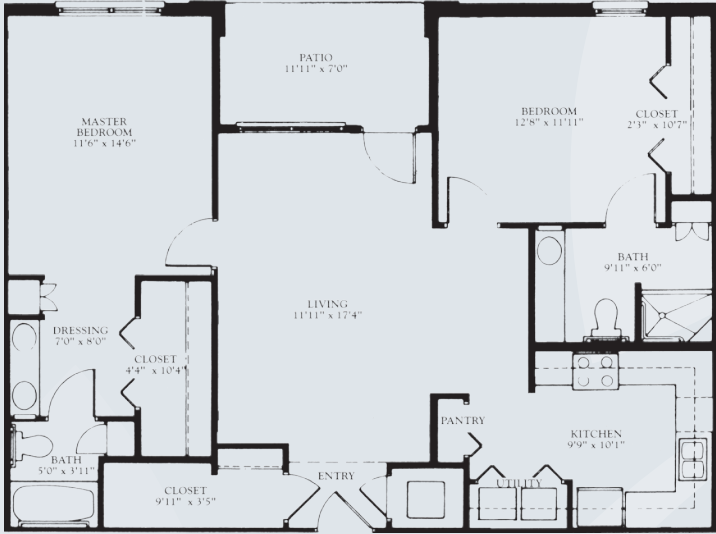

Floor Plans | Apartments

Alcove Studio A
Approximately 600 Sq. Ft.

One Bedroom B
Approximately 716 Sq. Ft.

Dimensions are approximate. Floor plans may vary.

Brookdale Broadway Cityview
Formerly Broadway Plaza Cityview
5301 Bryant Irvin Road, Fort Worth, Texas 76132 | (817) 294-2280
Facility No. 000707 & 000236

brookdale.com

Floor Plans | Apartments

Two Bedroom C Approximately 1081 Sq. Ft.

Two Bedroom Deluxe D Approximately 1322 Sq. Ft.

Dimensions are approximate. Floor plans may vary.

Brookdale Broadway Cityview
Formerly Broadway Plaza Cityview
5301 Bryant Irvin Road, Fort Worth, Texas 76132 | (817) 294-2280
Facility No. 000707 & 000236

brookdale.com

One Bedroom with Den E
Approximately 997 Sq. Ft.

Dimensions are approximate. Floor plans may vary.

Brookdale Broadway Cityview
Formerly Broadway Plaza Cityview
5301 Bryant Irvin Road, Fort Worth, Texas 76132 | (817) 294-2280
Facility No. 000707 & 000236

brookdale.com

Two Bedroom F
Approximately 1124 Sq. Ft.

Dimensions are approximate. Floor plans may vary.

Brookdale Broadway Cityview
Formerly Broadway Plaza Cityview
5301 Bryant Irvin Road, Fort Worth, Texas 76132 | (817) 294-2280
Facility No. 000707 & 000236