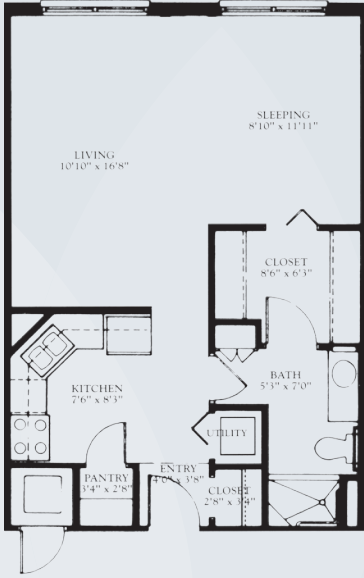

Floor Plans | Apartments

Alcove Studio A
Approximately 600 Sq. Ft.

One Bedroom B
Approximately 716 Sq. Ft.

Dimensions are approximate. Floor plans may vary.

Brookdale Broadway Cityview
Formerly Broadway Plaza Cityview
5301 Bryant Irvin Road, Fort Worth, Texas 76132 | (817) 294-2280
Facility No. 000707 & 000236

brookdale.com

Floor Plans | Apartments

Two Bedroom C Approximately 1081 Sq. Ft.

Two Bedroom Deluxe D Approximately 1322 Sq. Ft.

Dimensions are approximate. Floor plans may vary.

Brookdale Broadway Cityview
Formerly Broadway Plaza Cityview
5301 Bryant Irvin Road, Fort Worth, Texas 76132 | (817) 294-2280
Facility No. 000707 & 000236

brookdale.com

One Bedroom with Den E
Approximately 997 Sq. Ft.

Dimensions are approximate. Floor plans may vary.

Brookdale Broadway Cityview
Formerly Broadway Plaza Cityview
5301 Bryant Irvin Road, Fort Worth, Texas 76132 | (817) 294-2280
Facility No. 000707 & 000236

brookdale.com

Two Bedroom F
Approximately 1124 Sq. Ft.

Dimensions are approximate. Floor plans may vary.

Brookdale Broadway Cityview
Formerly Broadway Plaza Cityview
5301 Bryant Irvin Road, Fort Worth, Texas 76132 | (817) 294-2280
Facility No. 000707 & 000236