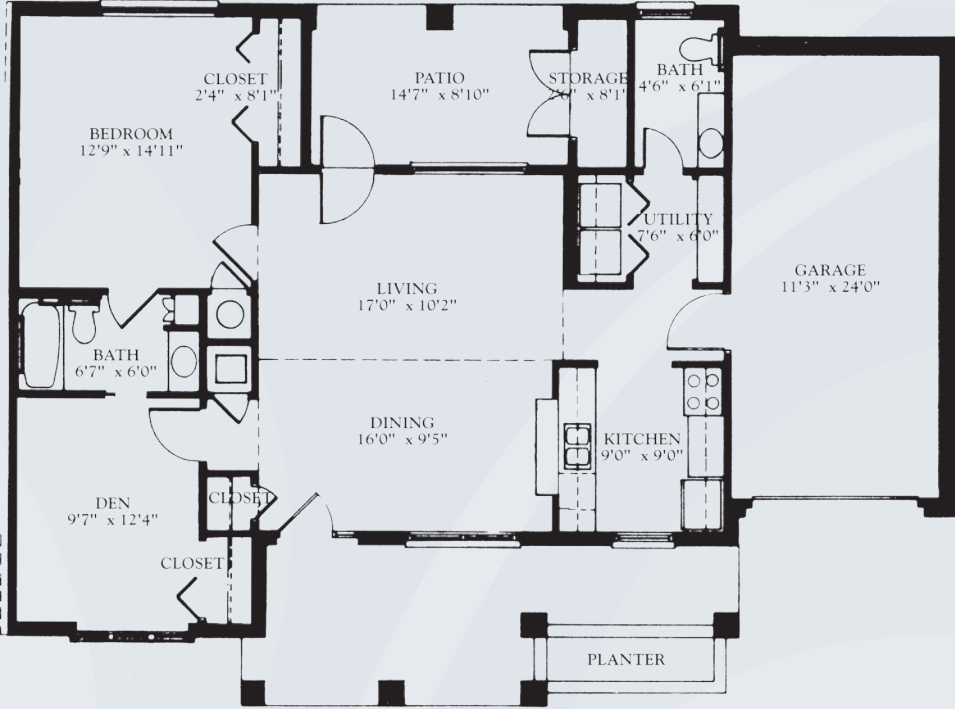

Floor Plans | Apartments

Alcove Studio A
Approximately 600 Sq. Ft.

One Bedroom B
Approximately 716 Sq. Ft.

Dimensions are approximate. Floor plans may vary.

Brookdale Broadway Cityview
Formerly Broadway Plaza Cityview
5301 Bryant Irvin Road, Fort Worth, Texas 76132 | (817) 294-2280
Facility No. 000707 & 000236

brookdale.com

Floor Plans | Apartments

Two Bedroom C Approximately 1081 Sq. Ft.

Two Bedroom Deluxe D Approximately 1322 Sq. Ft.

Dimensions are approximate. Floor plans may vary.

Brookdale Broadway Cityview
Formerly Broadway Plaza Cityview
5301 Bryant Irvin Road, Fort Worth, Texas 76132 | (817) 294-2280
Facility No. 000707 & 000236

brookdale.com

One Bedroom with Den E
Approximately 997 Sq. Ft.

Dimensions are approximate. Floor plans may vary.

Brookdale Broadway Cityview
Formerly Broadway Plaza Cityview
5301 Bryant Irvin Road, Fort Worth, Texas 76132 | (817) 294-2280
Facility No. 000707 & 000236

brookdale.com

Two Bedroom F
Approximately 1124 Sq. Ft.

Dimensions are approximate. Floor plans may vary.

Brookdale Broadway Cityview
Formerly Broadway Plaza Cityview
5301 Bryant Irvin Road, Fort Worth, Texas 76132 | (817) 294-2280
Facility No. 000707 & 000236