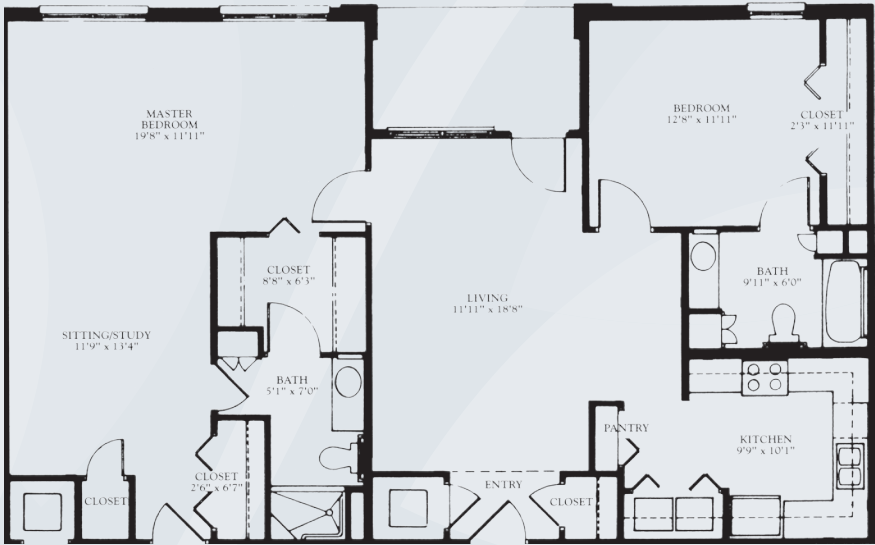

Floor Plans | Apartments

Alcove Studio A
Approximately 600 Sq. Ft.

One Bedroom B
Approximately 716 Sq. Ft.

Dimensions are approximate. Floor plans may vary.

Brookdale Broadway Cityview
Formerly Broadway Plaza Cityview
5301 Bryant Irvin Road, Fort Worth, Texas 76132 | (817) 294-2280
Facility No. 000707 & 000236

brookdale.com

Floor Plans | Apartments

Two Bedroom C Approximately 1081 Sq. Ft.

Two Bedroom Deluxe D Approximately 1322 Sq. Ft.

Dimensions are approximate. Floor plans may vary.

Brookdale Broadway Cityview
Formerly Broadway Plaza Cityview
5301 Bryant Irvin Road, Fort Worth, Texas 76132 | (817) 294-2280
Facility No. 000707 & 000236

brookdale.com

One Bedroom with Den E
Approximately 997 Sq. Ft.

Dimensions are approximate. Floor plans may vary.

Brookdale Broadway Cityview
Formerly Broadway Plaza Cityview
5301 Bryant Irvin Road, Fort Worth, Texas 76132 | (817) 294-2280
Facility No. 000707 & 000236

brookdale.com

Two Bedroom F
Approximately 1124 Sq. Ft.

Dimensions are approximate. Floor plans may vary.

Brookdale Broadway Cityview
Formerly Broadway Plaza Cityview
5301 Bryant Irvin Road, Fort Worth, Texas 76132 | (817) 294-2280
Facility No. 000707 & 000236